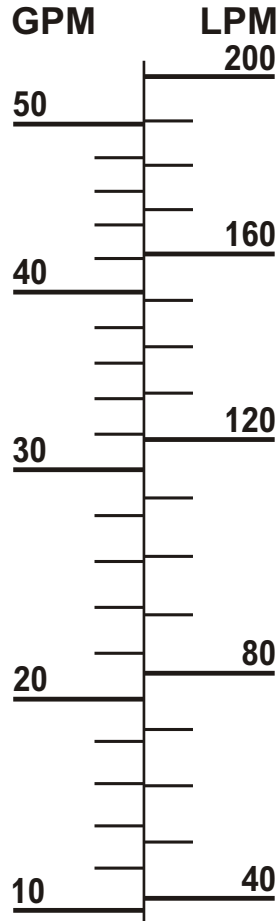

Blue-White
Industries, Ltd.

F-420

Read Float at Top

Liquid - Sp. Gr. 1.0

Calibrated with Water

Made in USA

Model # F-42050L